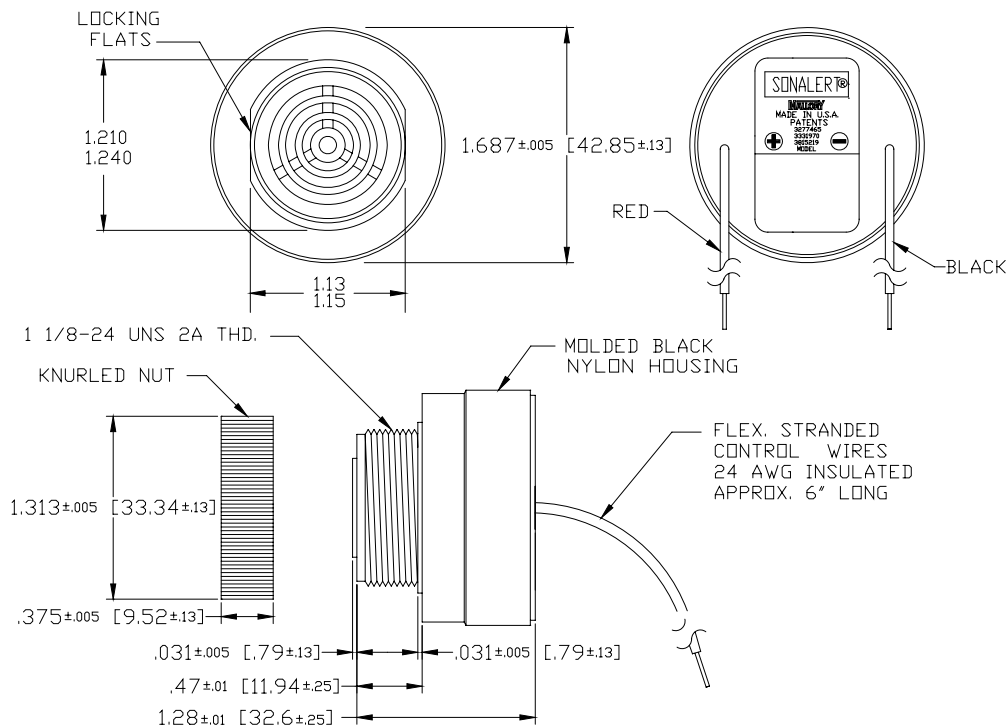

Specifications:

Sound level Category	Medium Sound Level
Mode of Operation	Continuous
Mounting	Panel (see note)
Voltage Rating	6 to 28 Vdc
Frequency	2900 Hz \pm 500 Hz
Loudness (Min. Voltage)	68 dB(A) min. @ 2 FT and 6 Vdc
Loudness (Max Voltage)	80 dB(A) min. @ 2FT and 28 Vdc
Current Draw	4 mA Max @ 6 Vdc
Current Draw	18 mA Max @ 28 Vdc
Storage Temperature	-40°C to +85°C
Operating Temperature	-30°C to +65°C
Weight (Typical)	1.5 oz (42 g)
Housing	6/6 Nylon and Color Black
Options	For other options contact factory

Dimensions: Inches (mm)

UL Recognized 

NOTE: MOUNTING- REMOVE BLACK PLASTIC NUT AND INSERT THREADED FRONT THROUGH 1.25" HOLE PUNCHED IN PANEL, IF ORIENTATION IS NEEDED, NOTE LOCKING FLATS ON DRAWING. SCREW NUT BACK ON. DO NOT OVERTIGHTEN.